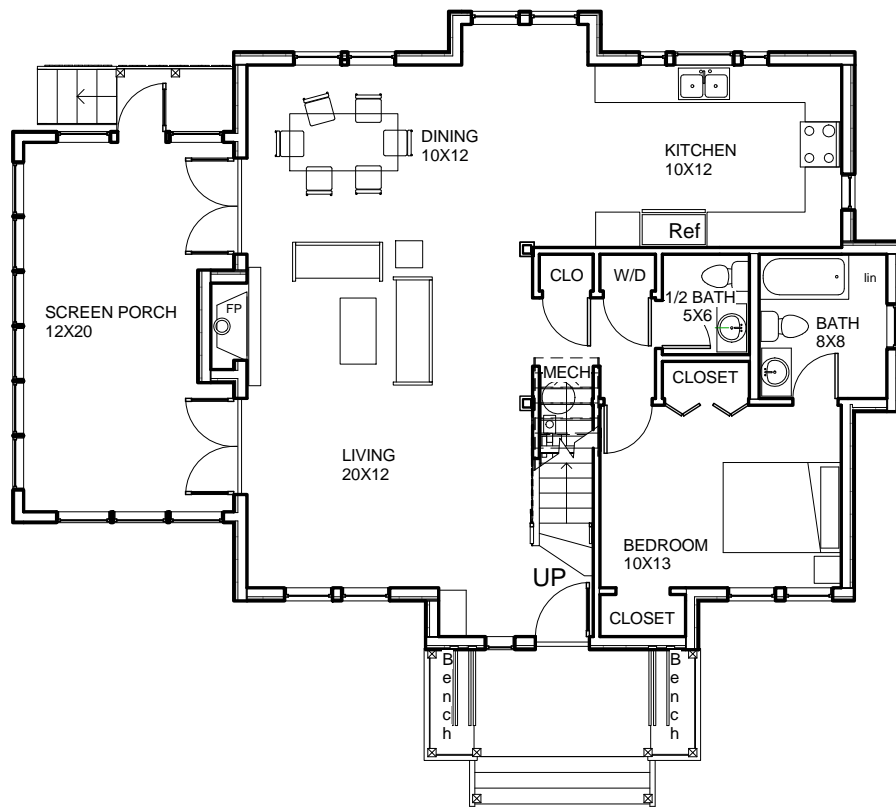

Creekside B

AREA 1169 HEATED MF
258 S PORCH

MAIN LEVEL

Creekside B

LOFT LEVEL