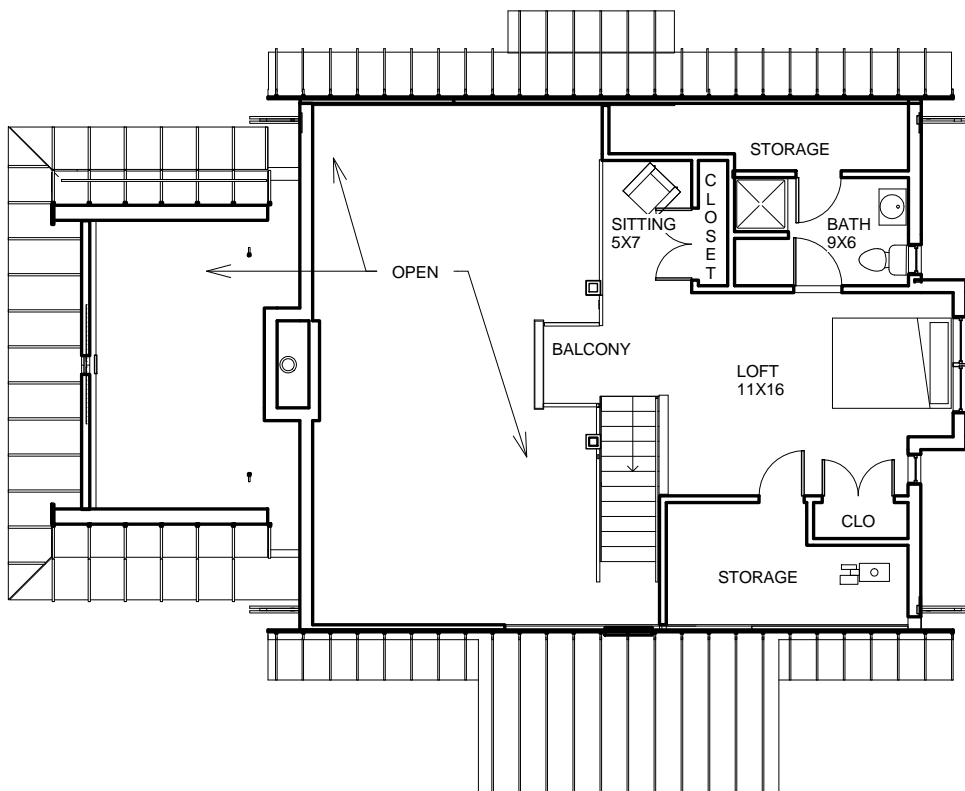

Creekside B

AREA 1169 HEATED MF
258 S PORCH

MAIN LEVEL

Creekside B

LOFT LEVEL